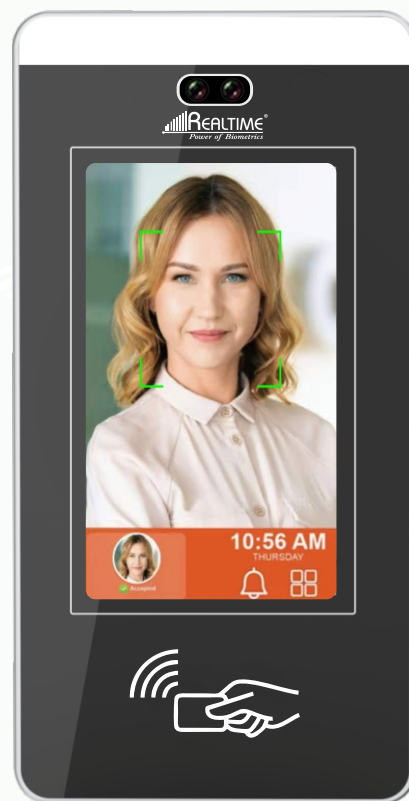

HIGH SPEED LONG RANGE FACE RECOGNITION

Model : Pro 1100n (BATTERY BACKUP)

FACE CAPACITY
1500

CARD CAPACITY
1500

PIN CAPACITY
1500

Screen Size 5.5" Inches

Long Range Face Recognition attendance & access control

Realtime Pro 1100n (with Battery Backup)

4.5" 2.5D Touch Screen
(Printer Connectivity & QR Reading)

Printer

Specifications

» Face Users	1500/3000
» Card User	1500/3000
» Password User	1500/3000
» Attendance Records	150,000
» Working Mode	Online / Offline
» Verification	Face, ID Card, Password & Combination
» Screen	4.5 inches (Color Display)
» Language	Multi Language Support
» Communication	USB Disk
» Power Supply	12V 2amp
» Idle Current	400mA
» Working Current	500mA
» Sound Indicator	Buzzer, Voice

Face

Password

RF Card

Backup Battery

TCP/IP

Access Control

4G/5G (Optional)

Wifi